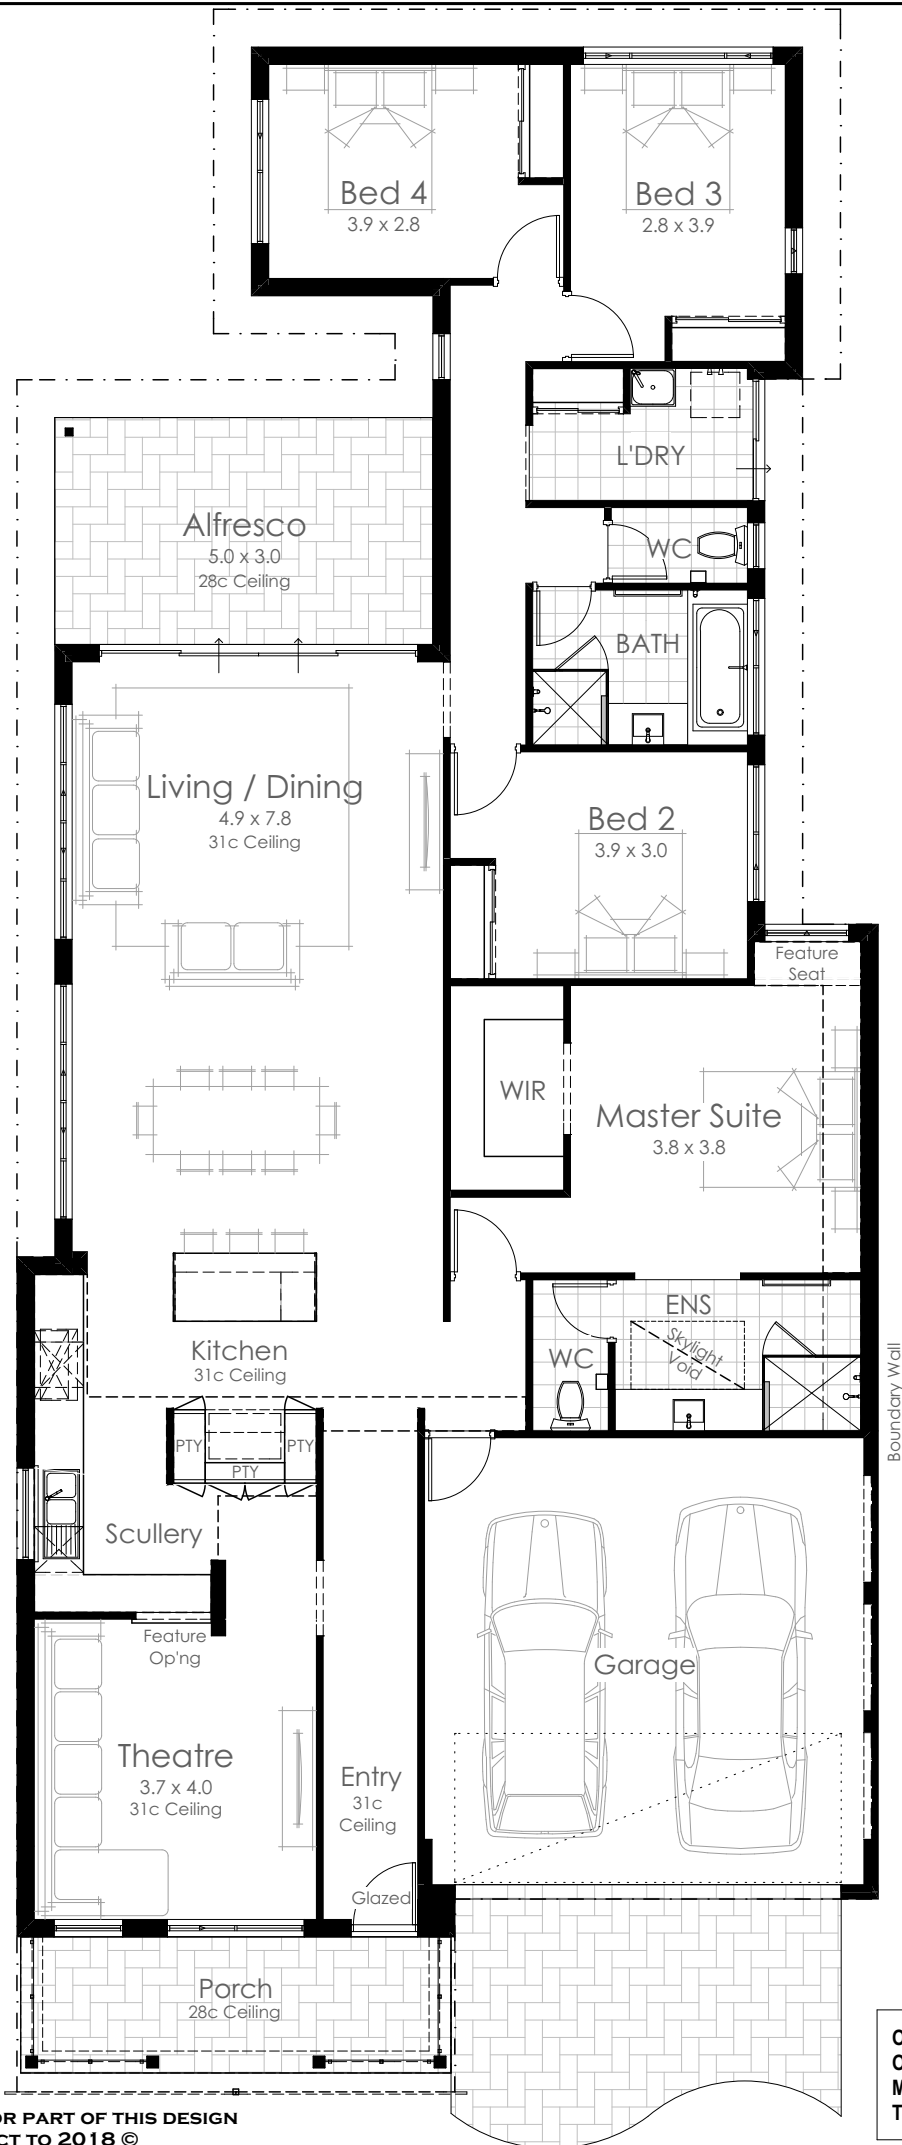

easystart

NEWPORT

DATE : .

ANY REPRODUCTION IN WHOLE OR PART OF THIS DESIGN IS NOT PERMITTED AND IS SUBJECT TO 2018 ©

OVERALL WIDTH- 11.39m
OVERALL LENGTH- 26.72m
MIN BLOCK WIDTH- 12.44m
TOTAL AREA- 252.27m²