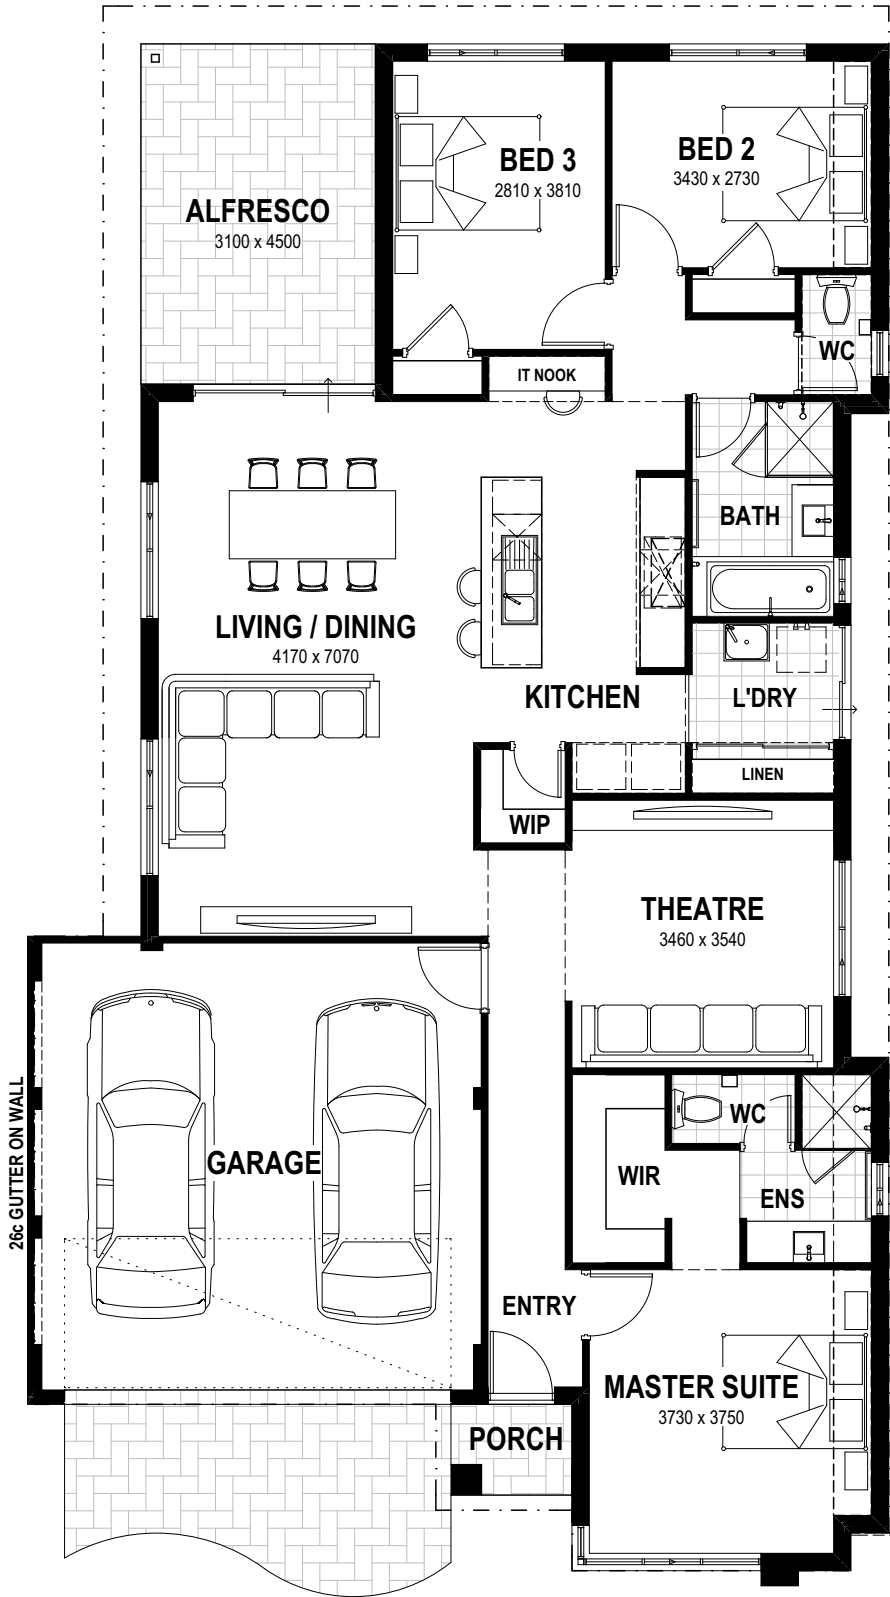

easystart

ATHENS 12.5

DATE :

ANY REPRODUCTION IN WHOLE OR PART OF THIS DESIGN IS NOT PERMITTED AND IS SUBJECT TO 2013 ©

OVERALL WIDTH- 11.39m  
OVERALL LENGTH- 20.39m  
MIN BLOCK WIDTH- 12.44m  
TOTAL AREA- 193.94m<sup>2</sup>