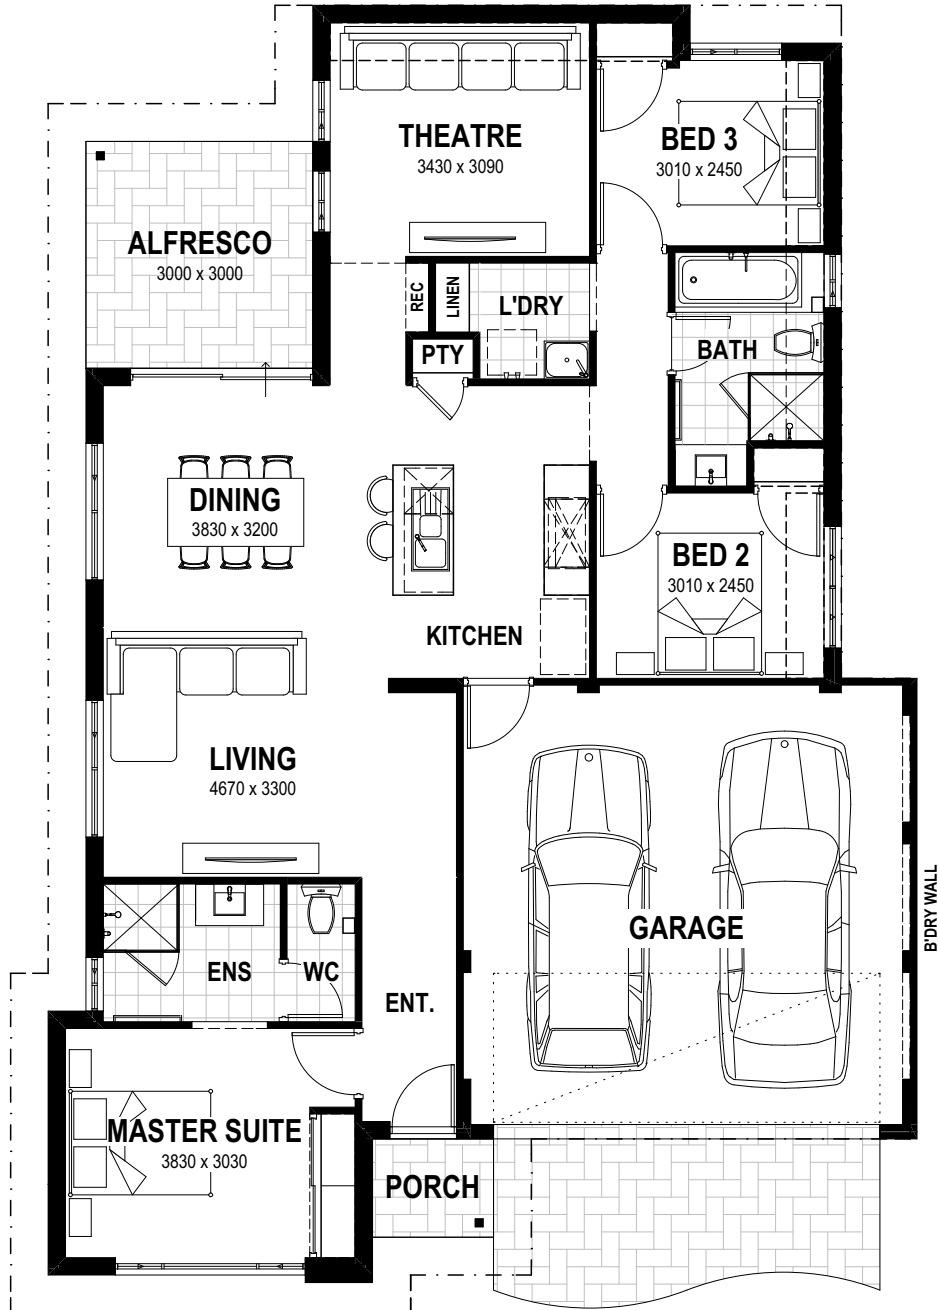

easystart

BILBAO 12.5

DATE :

OVERALL WIDTH- 11.49m
OVERALL LENGTH- 16.89m
MIN BLOCK WIDTH- 12.50m
TOTAL AREA- 160.18m²