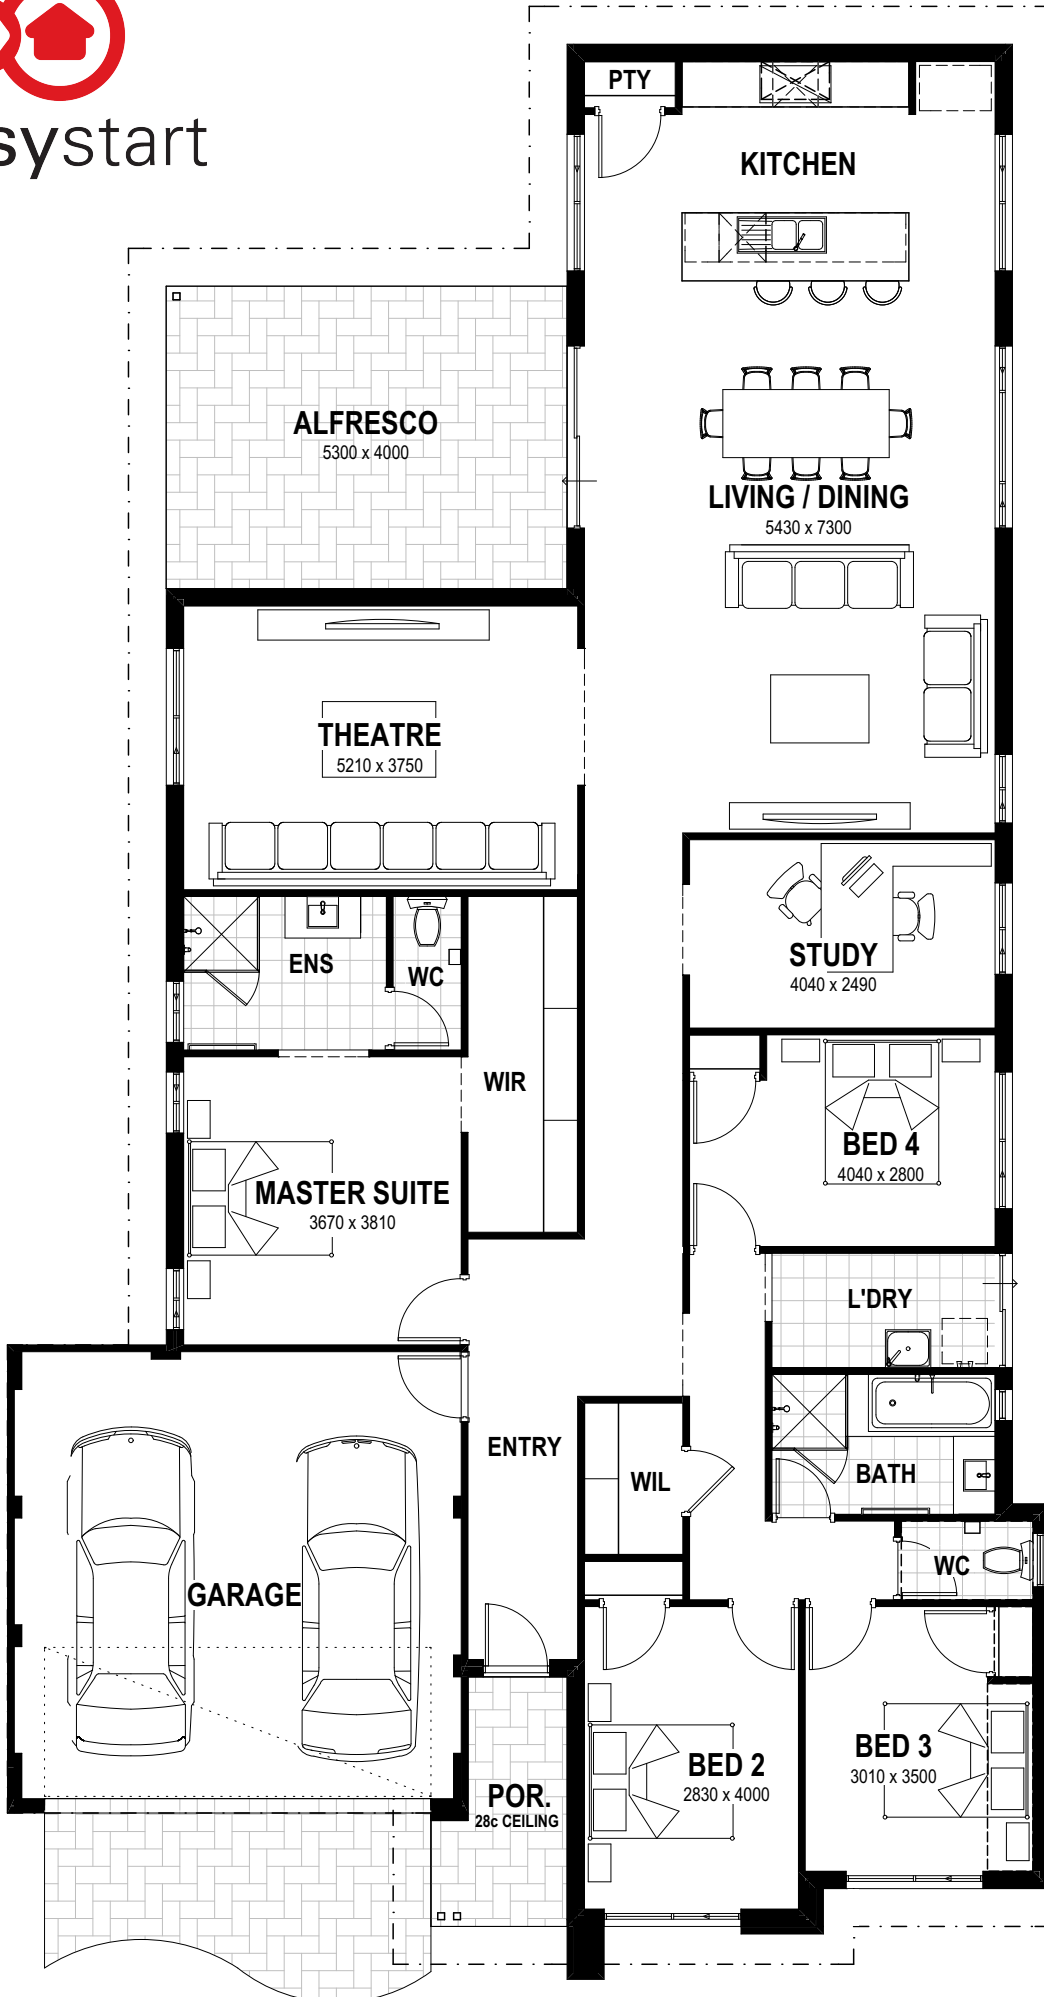

easystart

**BUENOS AIRES**

DATE : .

ANY REPRODUCTION IN WHOLE OR PART OF THIS DESIGN IS NOT PERMITTED AND IS SUBJECT TO 2016 ©

OVERALL WIDTH- 13.79m  
OVERALL LENGTH- 25.59m  
MIN BLOCK WIDTH- 14.84m  
TOTAL AREA- 271.06m<sup>2</sup>