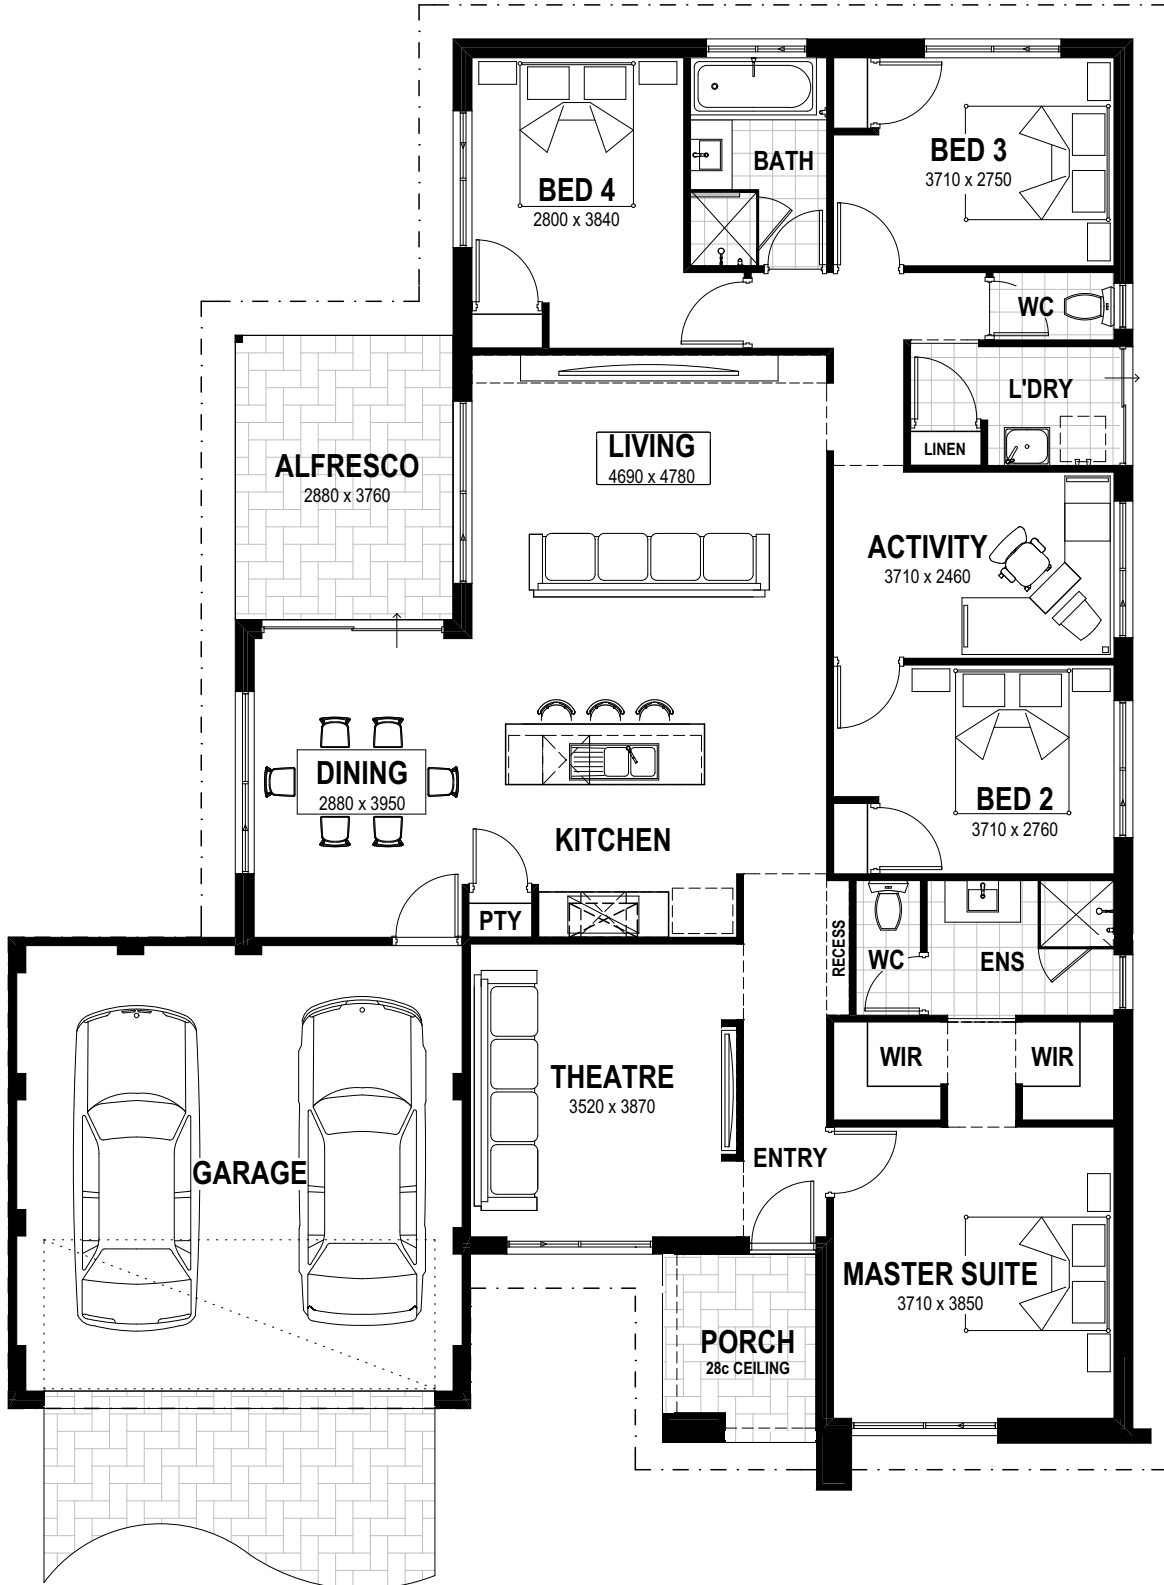

easystart

BYRON  
DATE :

OVERALL WIDTH- 15.11m  
OVERALL LENGTH- 19.19m  
MIN BLOCK WIDTH- 16.42m  
TOTAL AREA - 220.17m<sup>2</sup>