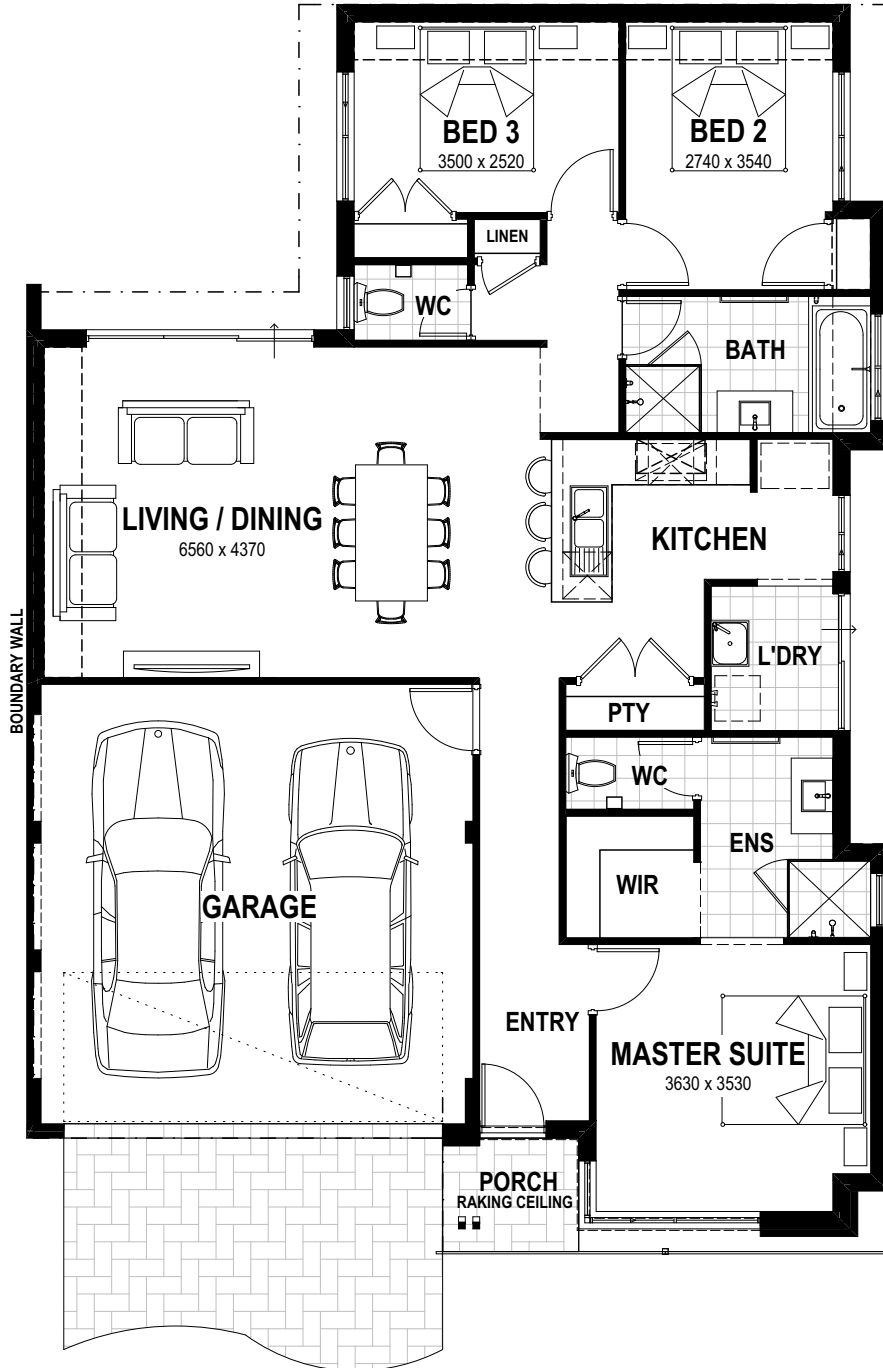

easystart

THE DUBAI
DATE :

ANY REPRODUCTION IN WHOLE OR PART OF THIS DESIGN
IS NOT PERMITTED AND IS SUBJECT TO 2015 ©

OVERALL WIDTH- 11.39m
OVERALL LENGTH- 16.29m
MIN BLOCK WIDTH- 12.45m
TOTAL AREA- 157.12m²