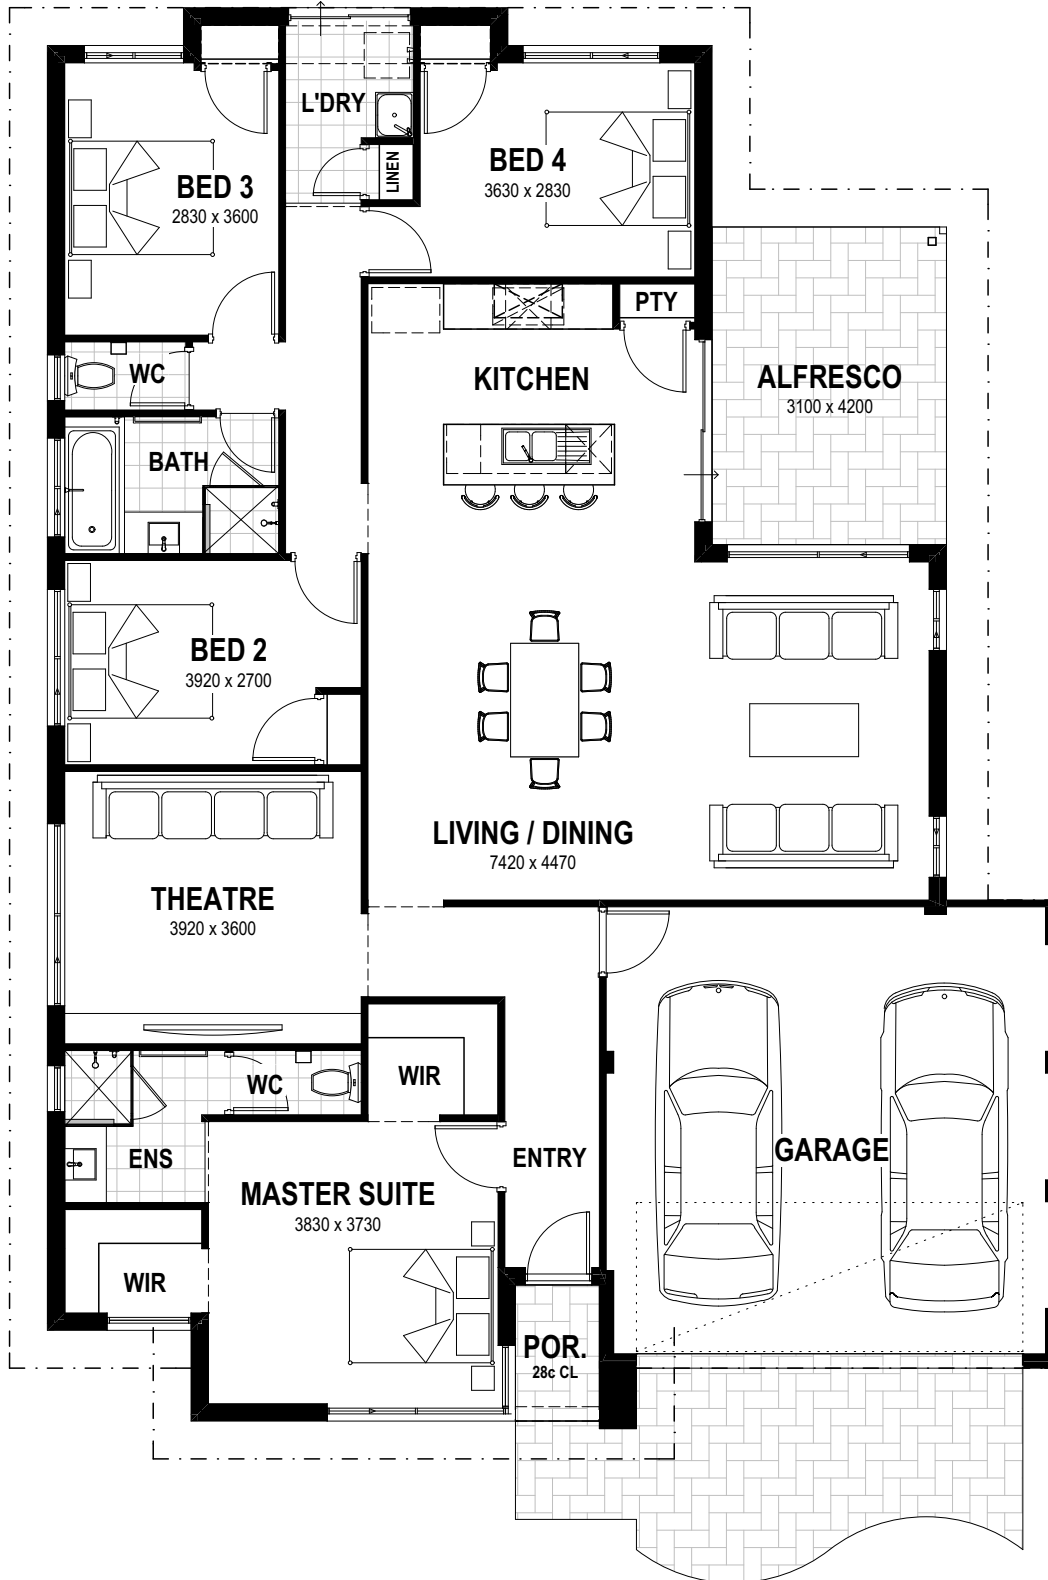

easystart

ESTELLA  
DATE :

Any reproduction in whole or part of this design is not permitted and is subject to © 2015

OVERALL WIDTH- 13.39m  
OVERALL LENGTH- 18.79m  
MIN BLOCK WIDTH- 14.94m  
TOTAL AREA- 215.17m