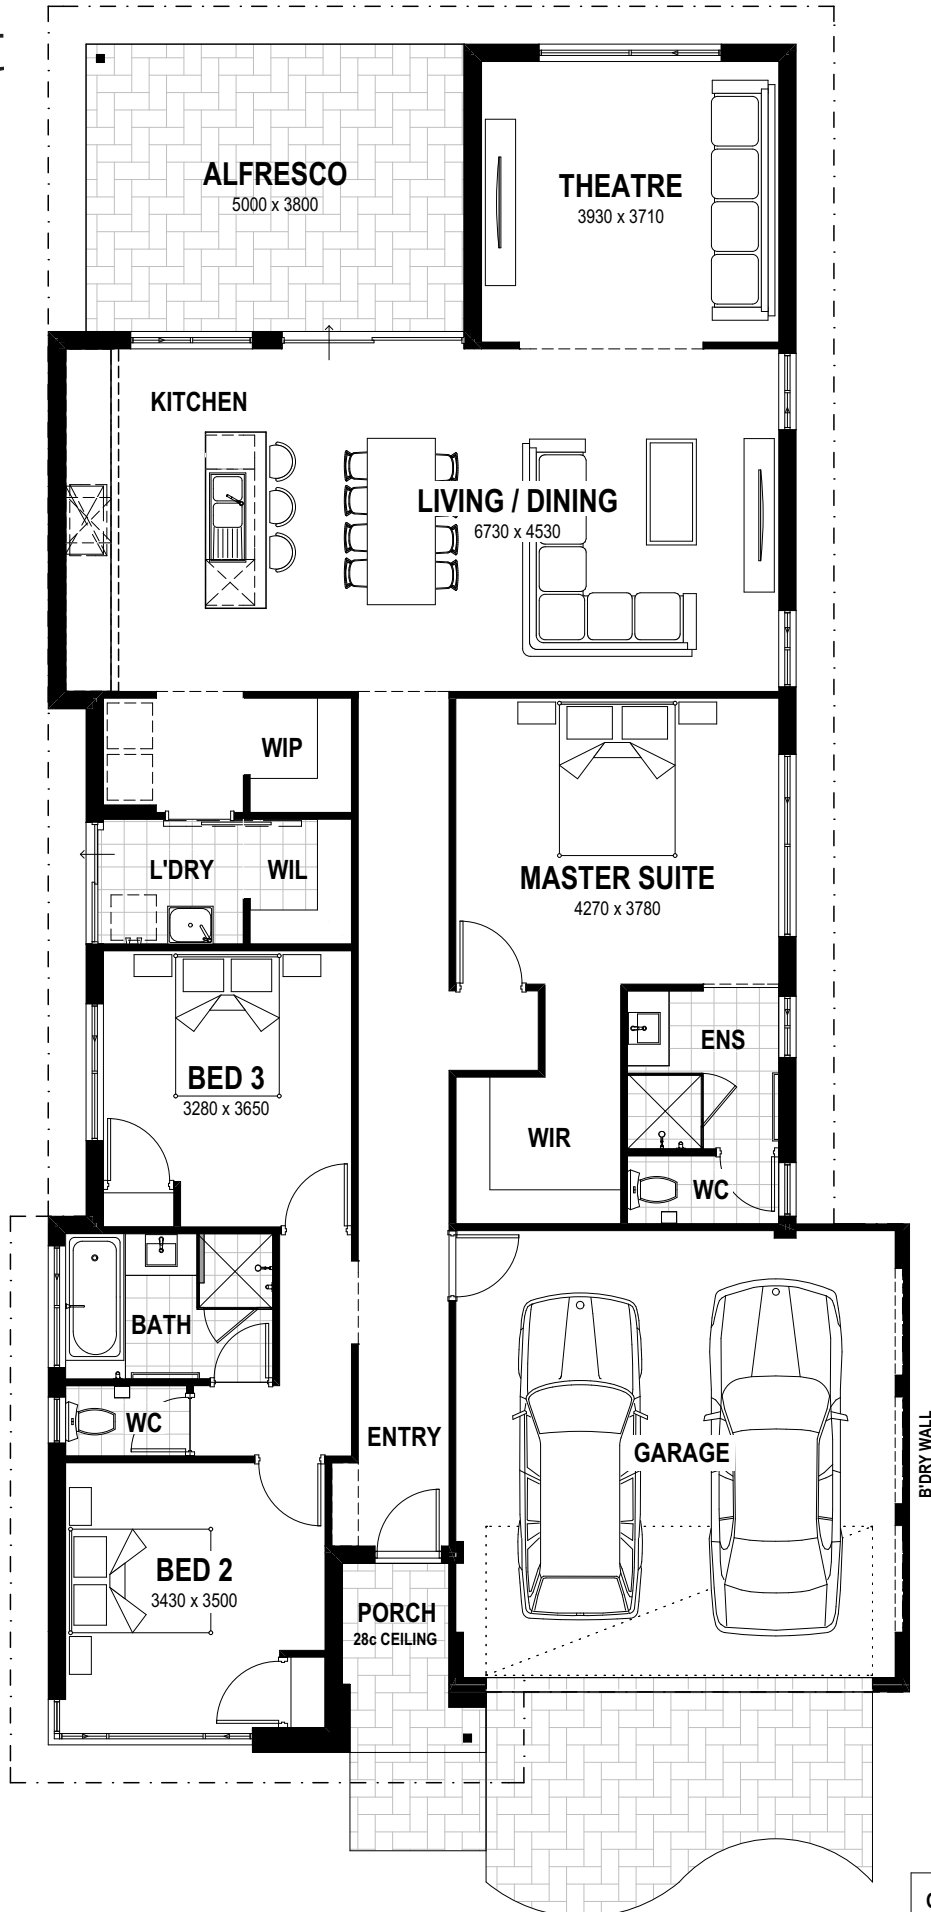

easystart

FUSION 12.5

DATE :

ANY REPRODUCTION IN WHOLE OR PART OF THIS DESIGN IS NOT PERMITTED AND IS SUBJECT TO 2017 ©

OVERALL WIDTH- 11.39m  
OVERALL LENGTH- 22.59m  
MIN BLOCK WIDTH- 12.44m  
TOTAL AREA- 223.90m<sup>2</sup>