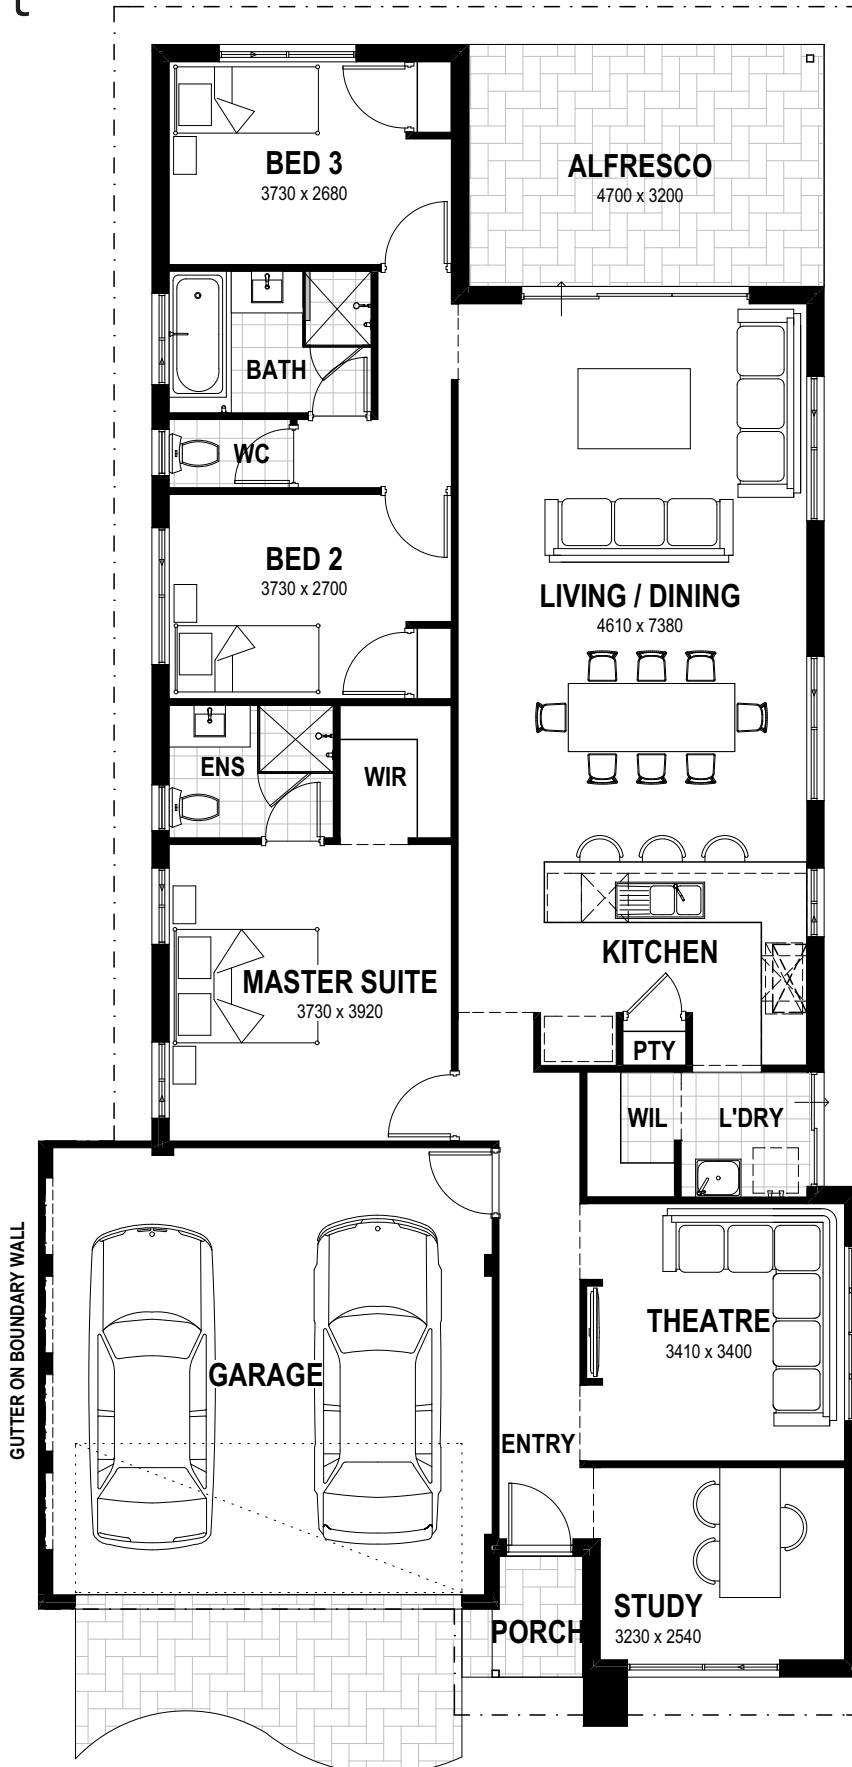

easystart

GENOA
DATE :

ANY REPRODUCTION IN WHOLE OR PART OF THIS DESIGN
IS NOT PERMITTED AND IS SUBJECT TO 2013 ©

OVERALL WIDTH- 10.89m
OVERALL LENGTH- 22.19m
MIN BLOCK WIDTH- 11.94m
TOTAL AREA- 200.77m²