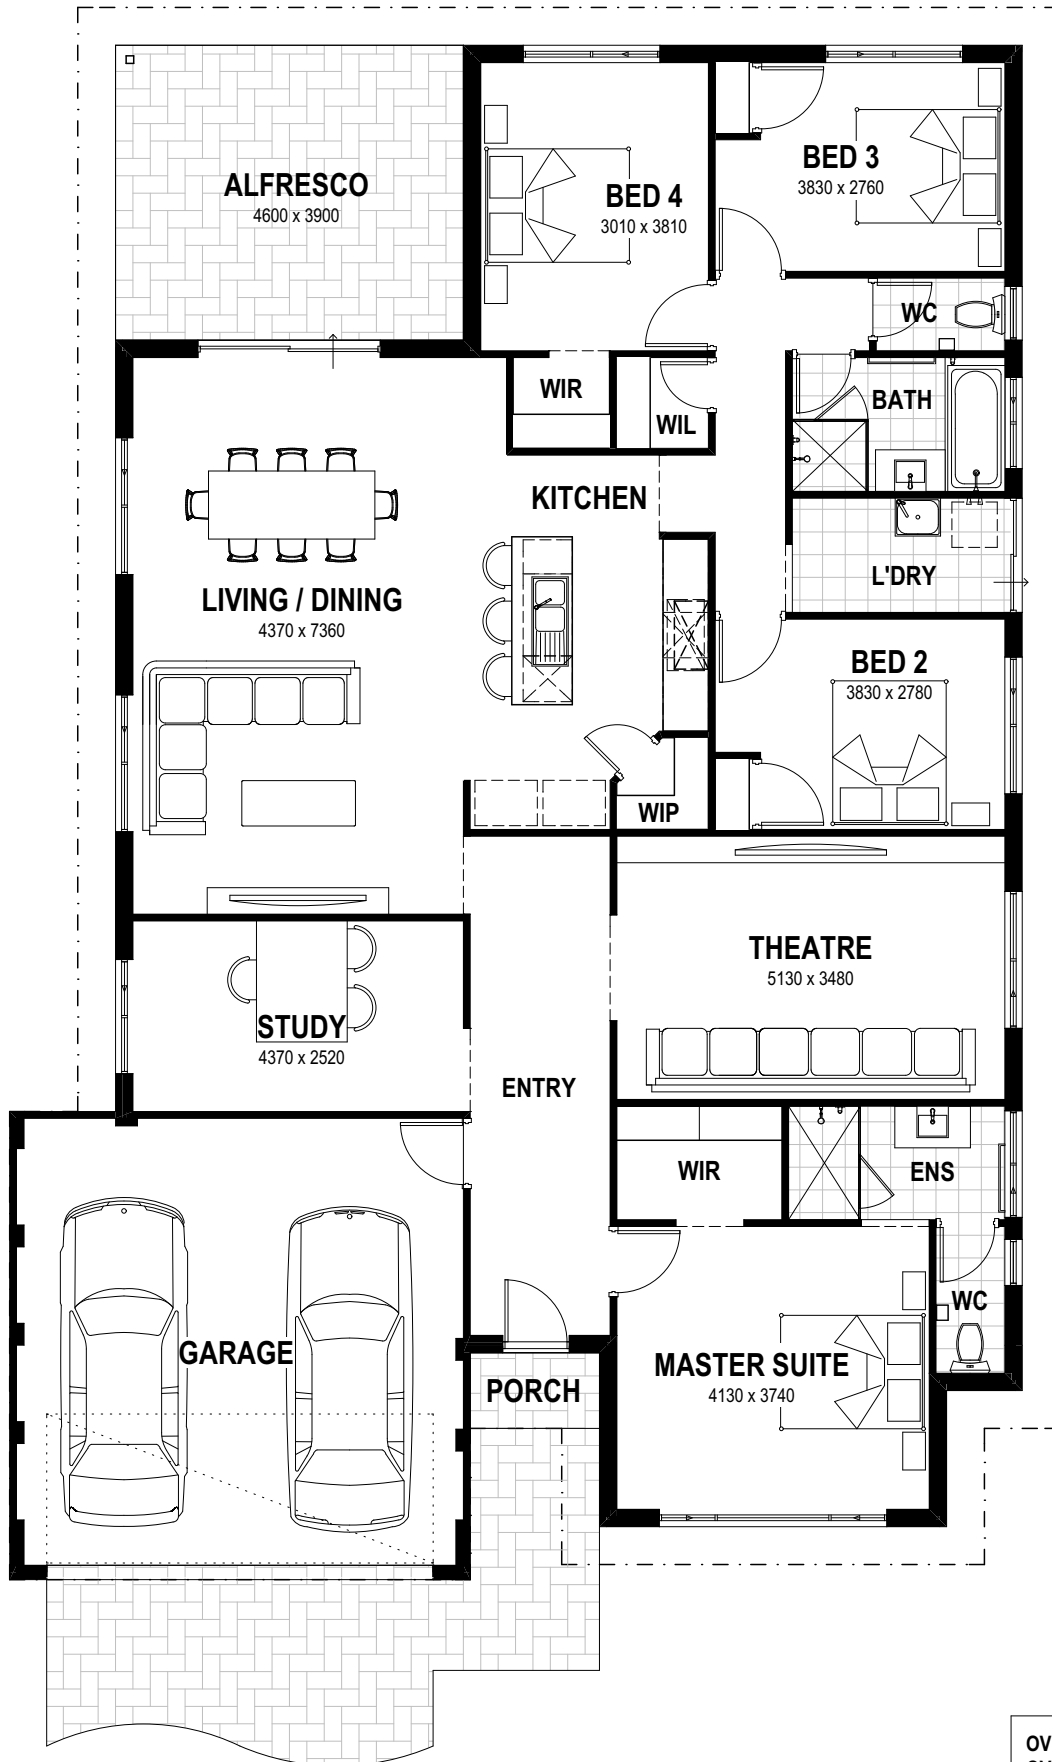

easystart

LONDON

DATE :

ANY REPRODUCTION IN WHOLE OR PART OF THIS DESIGN IS NOT PERMITTED AND IS SUBJECT TO 2013 ©

OVERALL WIDTH- 13.39m
OVERALL LENGTH- 20.29m
MIN BLOCK WIDTH- 14.99m
TOTAL AREA- 242.73m²