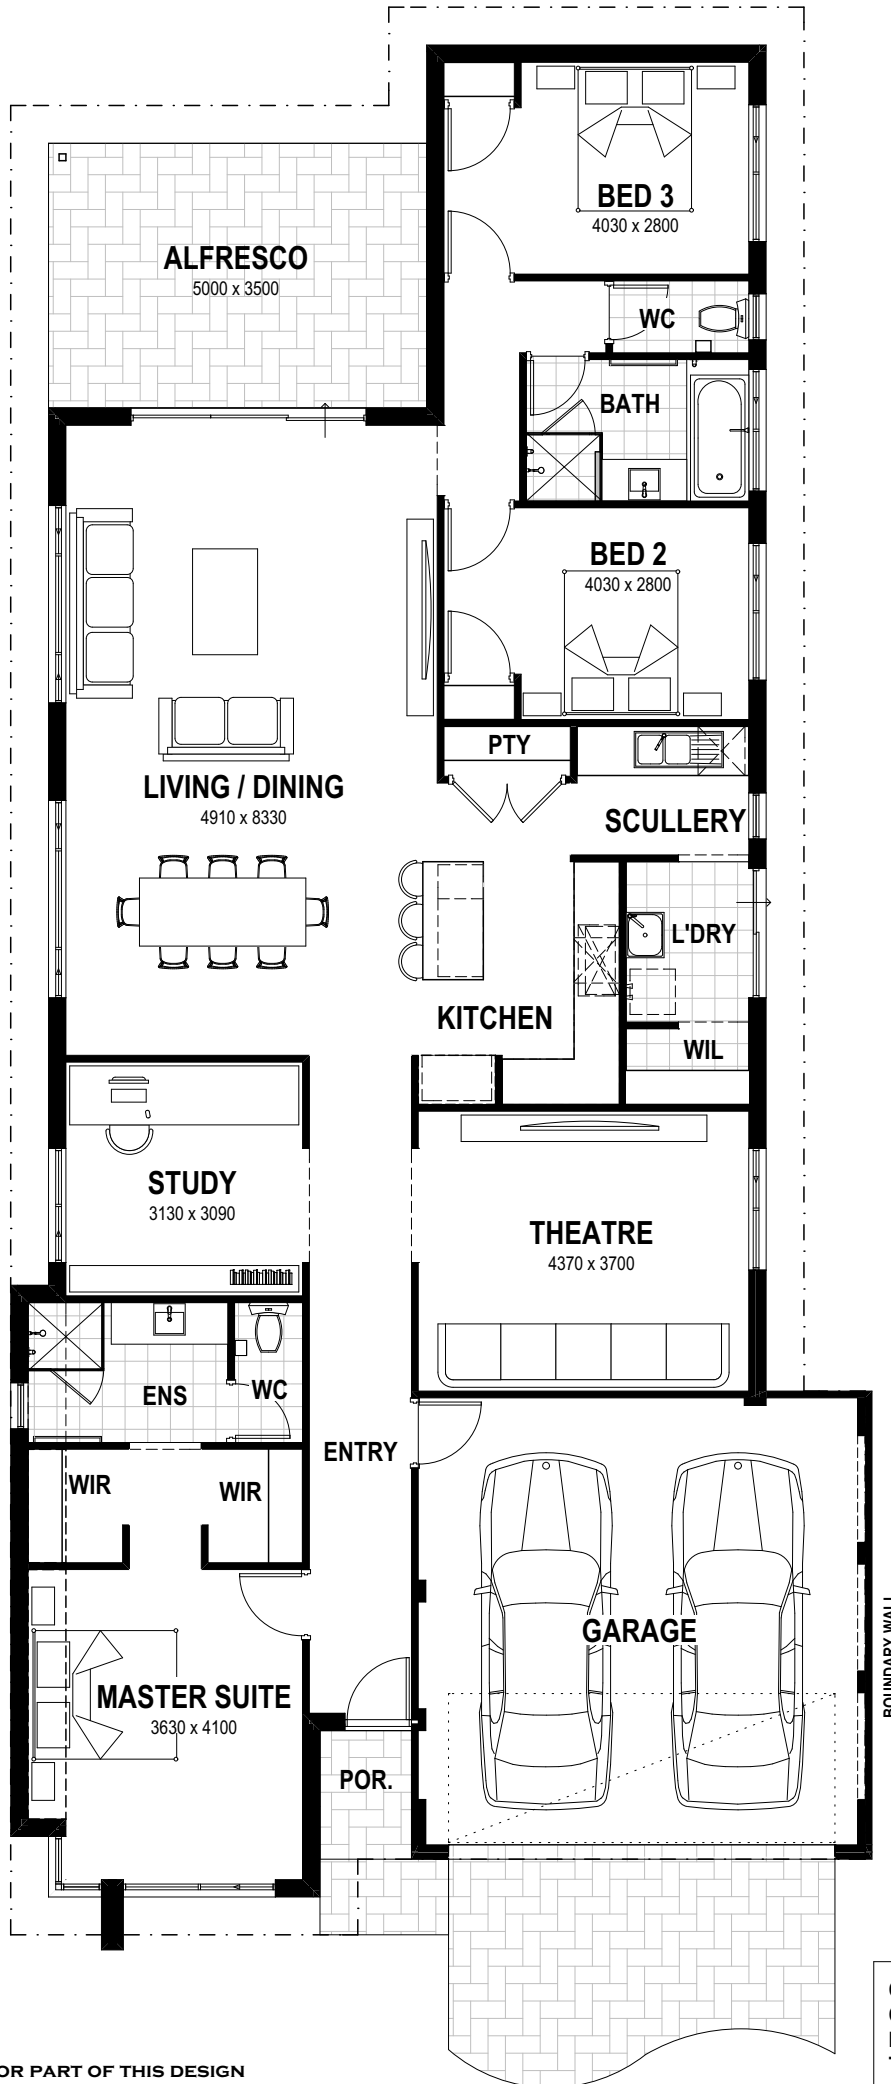

easystart

MARRAKECH
DATE : .

ANY REPRODUCTION IN WHOLE OR PART OF THIS DESIGN IS NOT PERMITTED AND IS SUBJECT TO 2016 ©

OVERALL WIDTH- 11.39m
OVERALL LENGTH- 25.19m
MIN BLOCK WIDTH- 12.49m
TOTAL AREA- 235.47m²