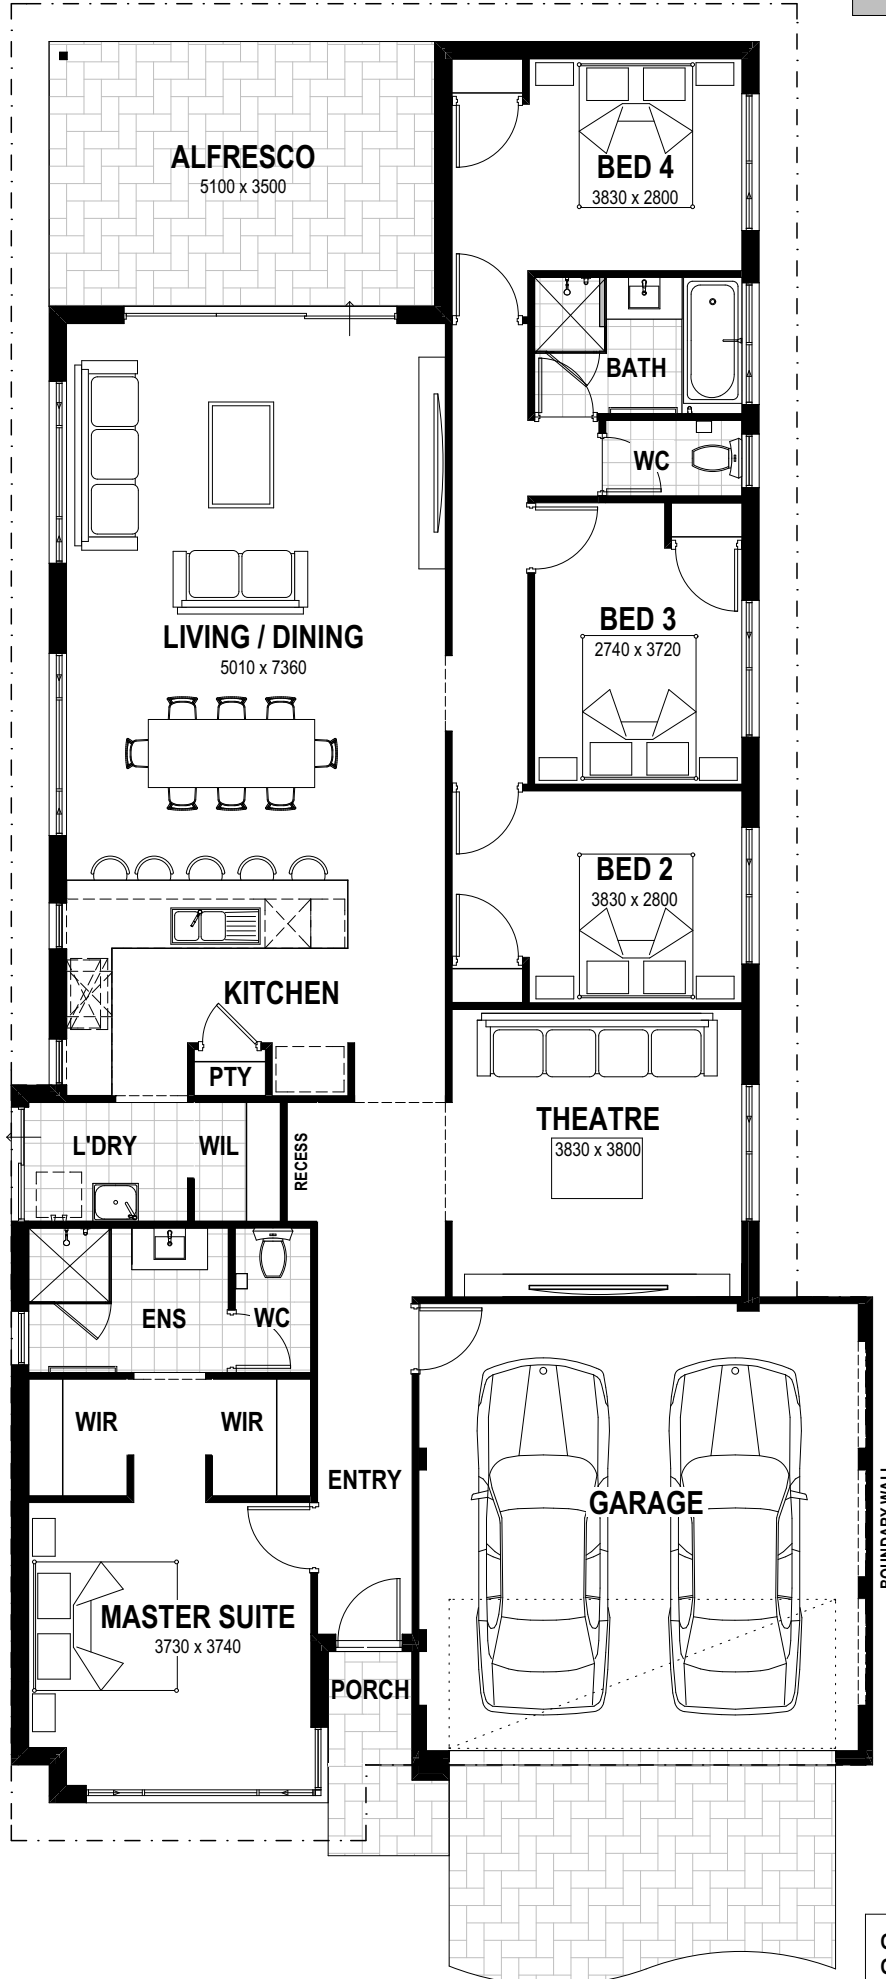

easystart

MOZAMBIQUE RH

DATE : 14-03-16

ANY REPRODUCTION IN WHOLE OR PART OF THIS DESIGN IS NOT PERMITTED AND IS SUBJECT TO 2016 ©

OVERALL WIDTH- 11.39m
OVERALL LENGTH- 23.29m
MIN BLOCK WIDTH- 12.44m
TOTAL AREA- 229.72m²