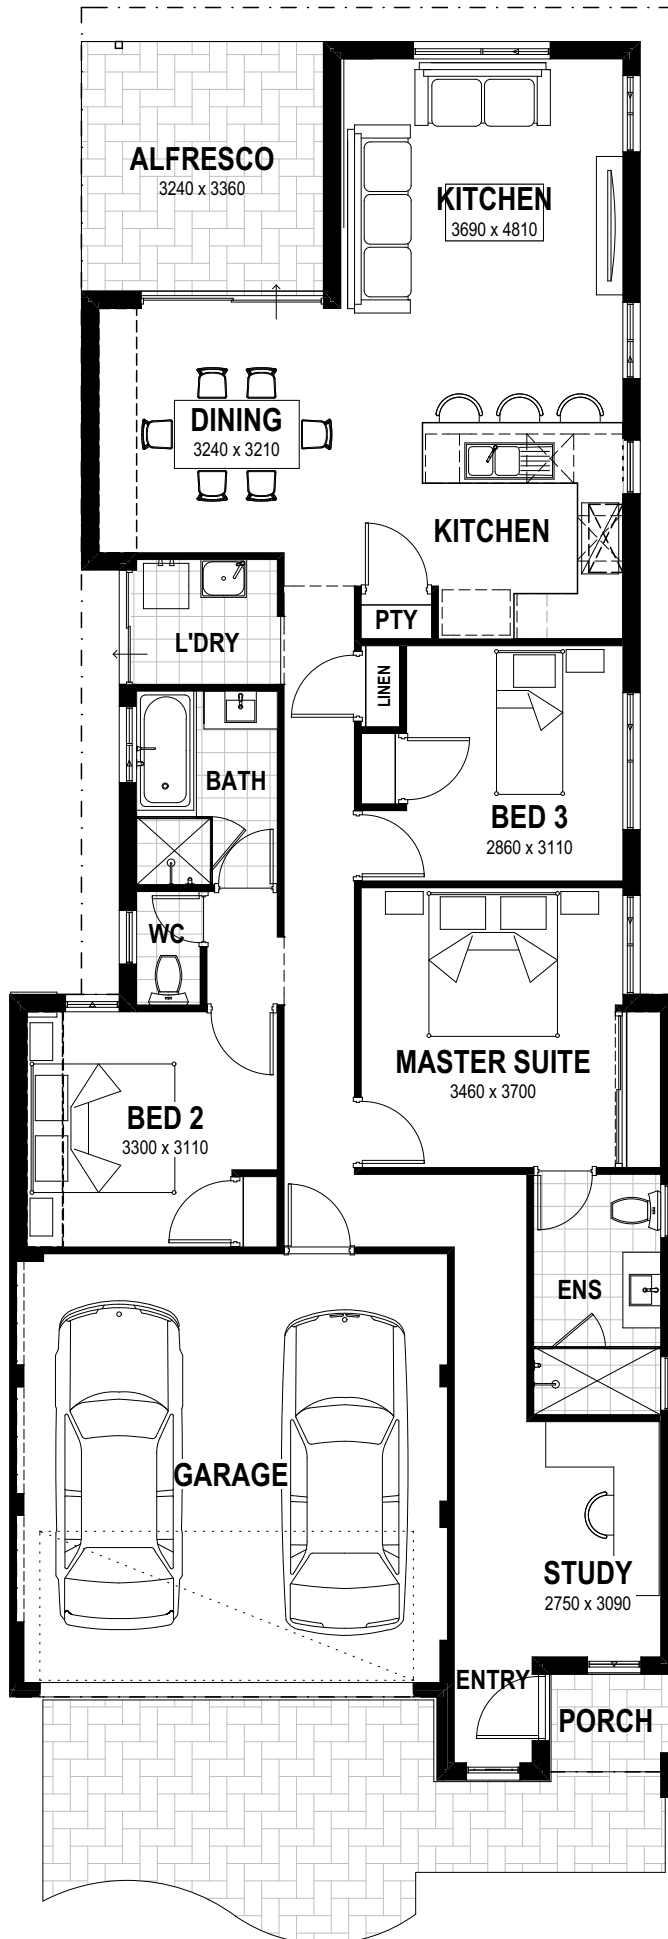

easystart

MUNICH
DATE : 21/02/13

OVERALL WIDTH- 8.87m
OVERALL LENGTH- 23.28m
MIN BLOCK WIDTH- 9.94m