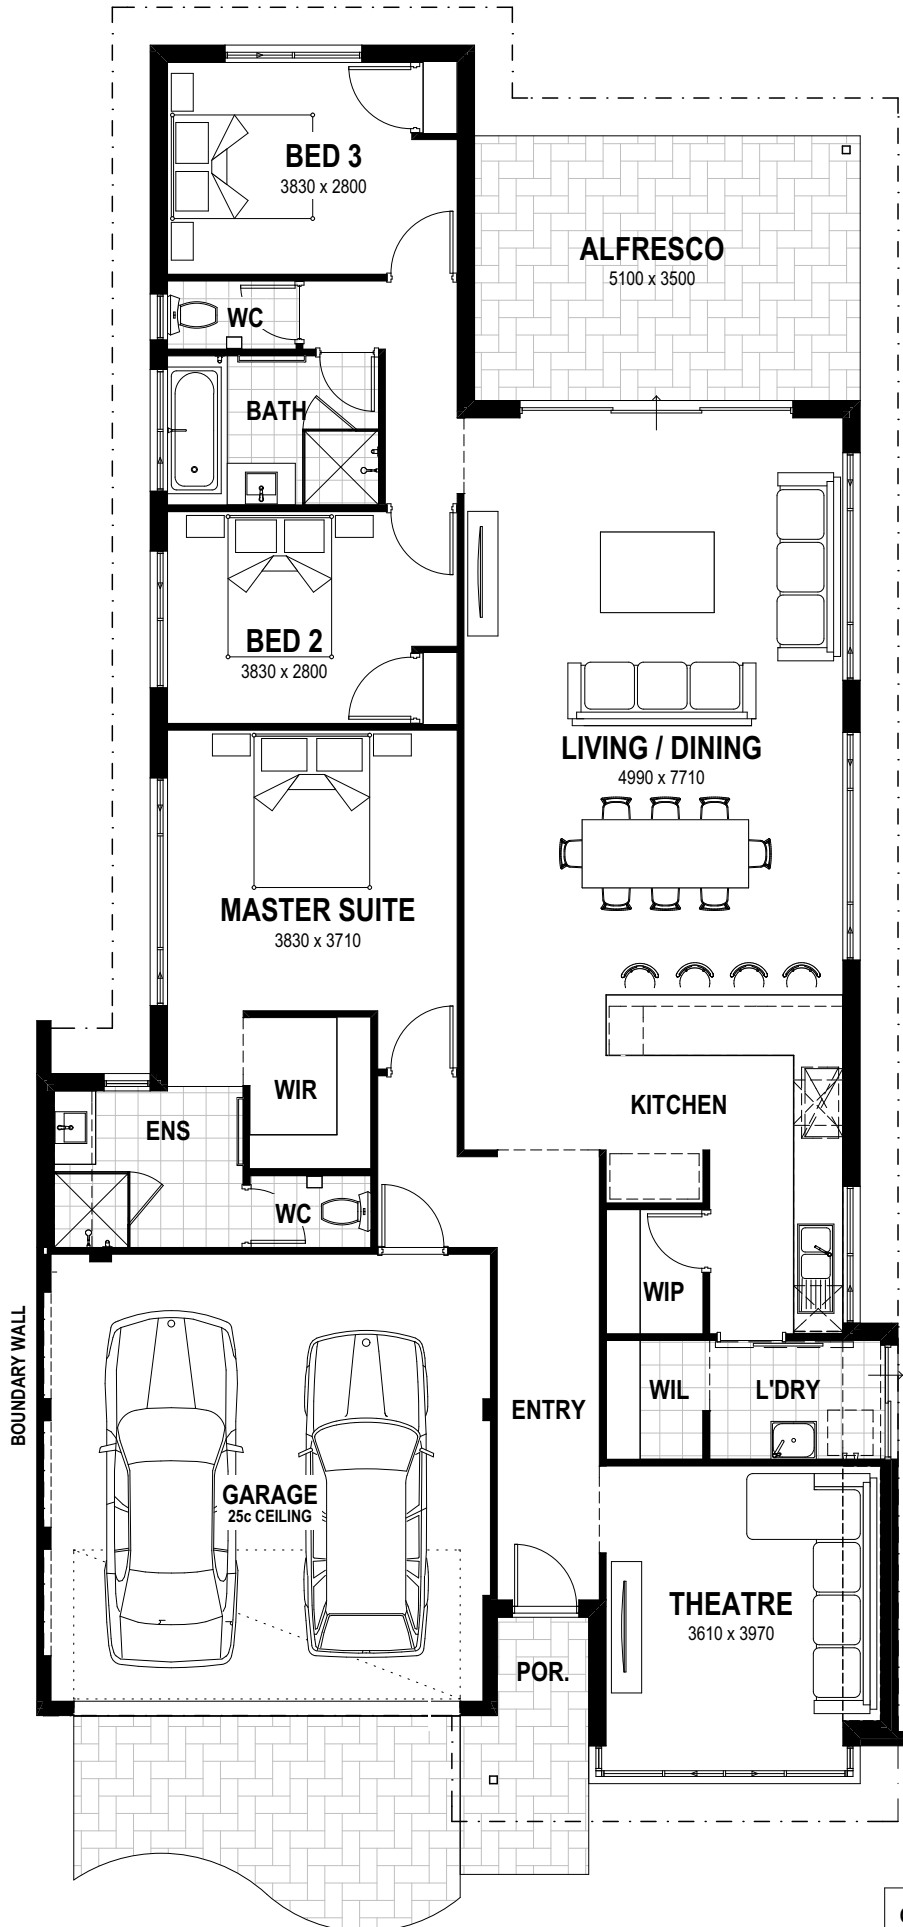

easystart

RUEBEN 12.5_LH

DATE :

ANY REPRODUCTION IN WHOLE OR PART OF THIS DESIGN IS NOT PERMITTED AND IS SUBJECT TO 2017 ©

OVERALL WIDTH- 11.59m
 OVERALL LENGTH- 22.99m
 MIN BLOCK WIDTH- 12.44m
 TOTAL AREA- 221.42m