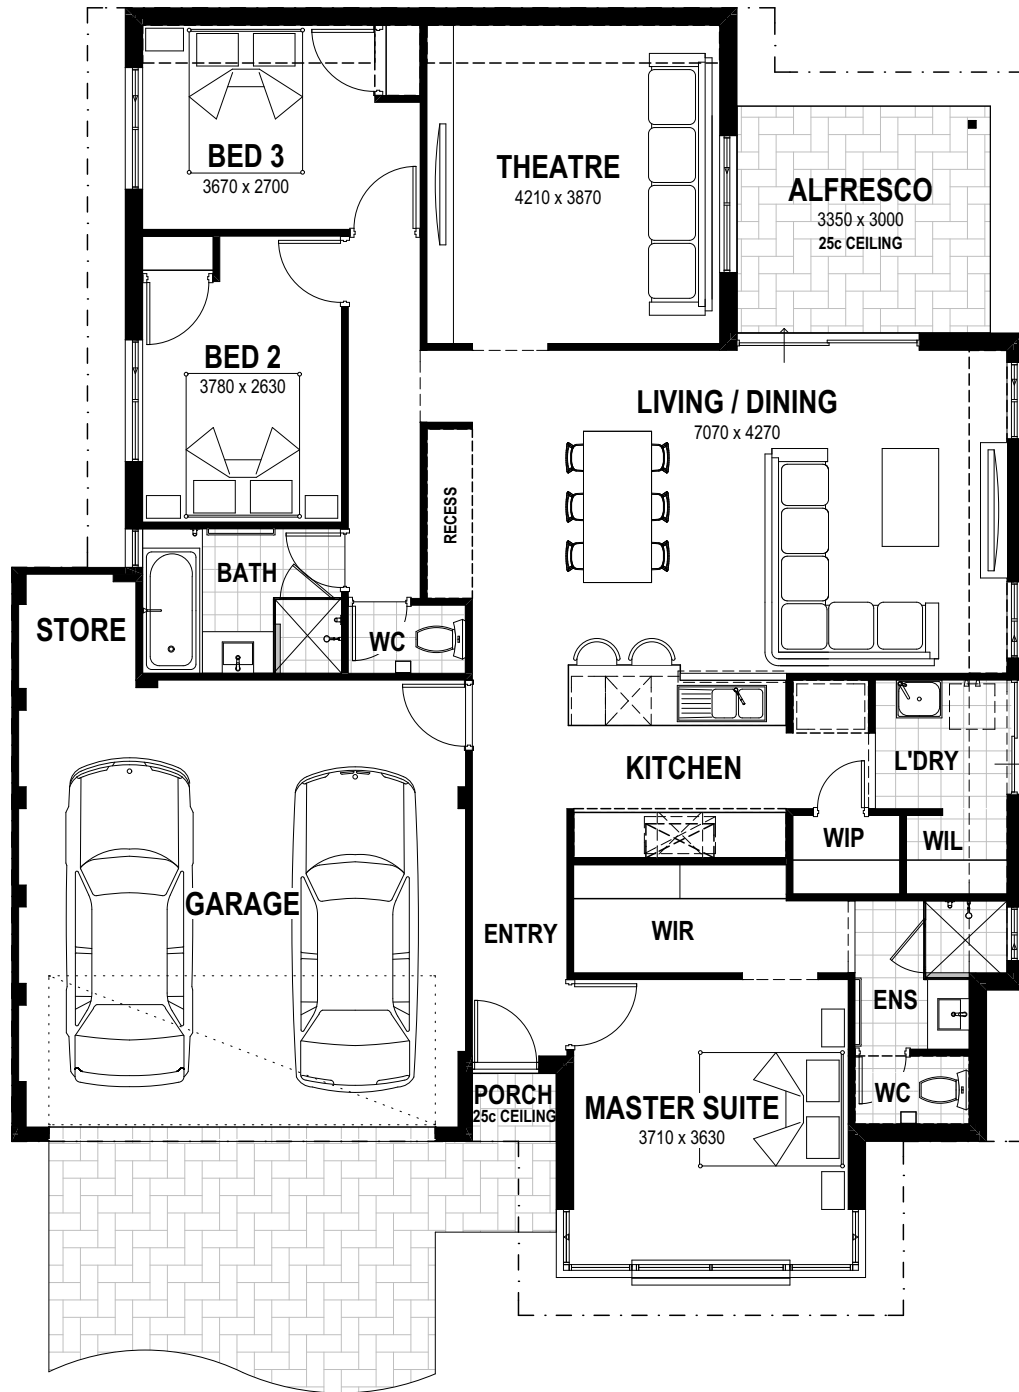

easystart

STOCKHOLM
DATE :

ANY REPRODUCTION IN WHOLE OR PART OF THIS DESIGN
IS NOT PERMITTED AND IS SUBJECT TO 2013 ©

OVERALL WIDTH- 13.39m
OVERALL LENGTH- 16.89m
MIN BLOCK WIDTH- 14.94m
TOTAL AREA- 189.90m²