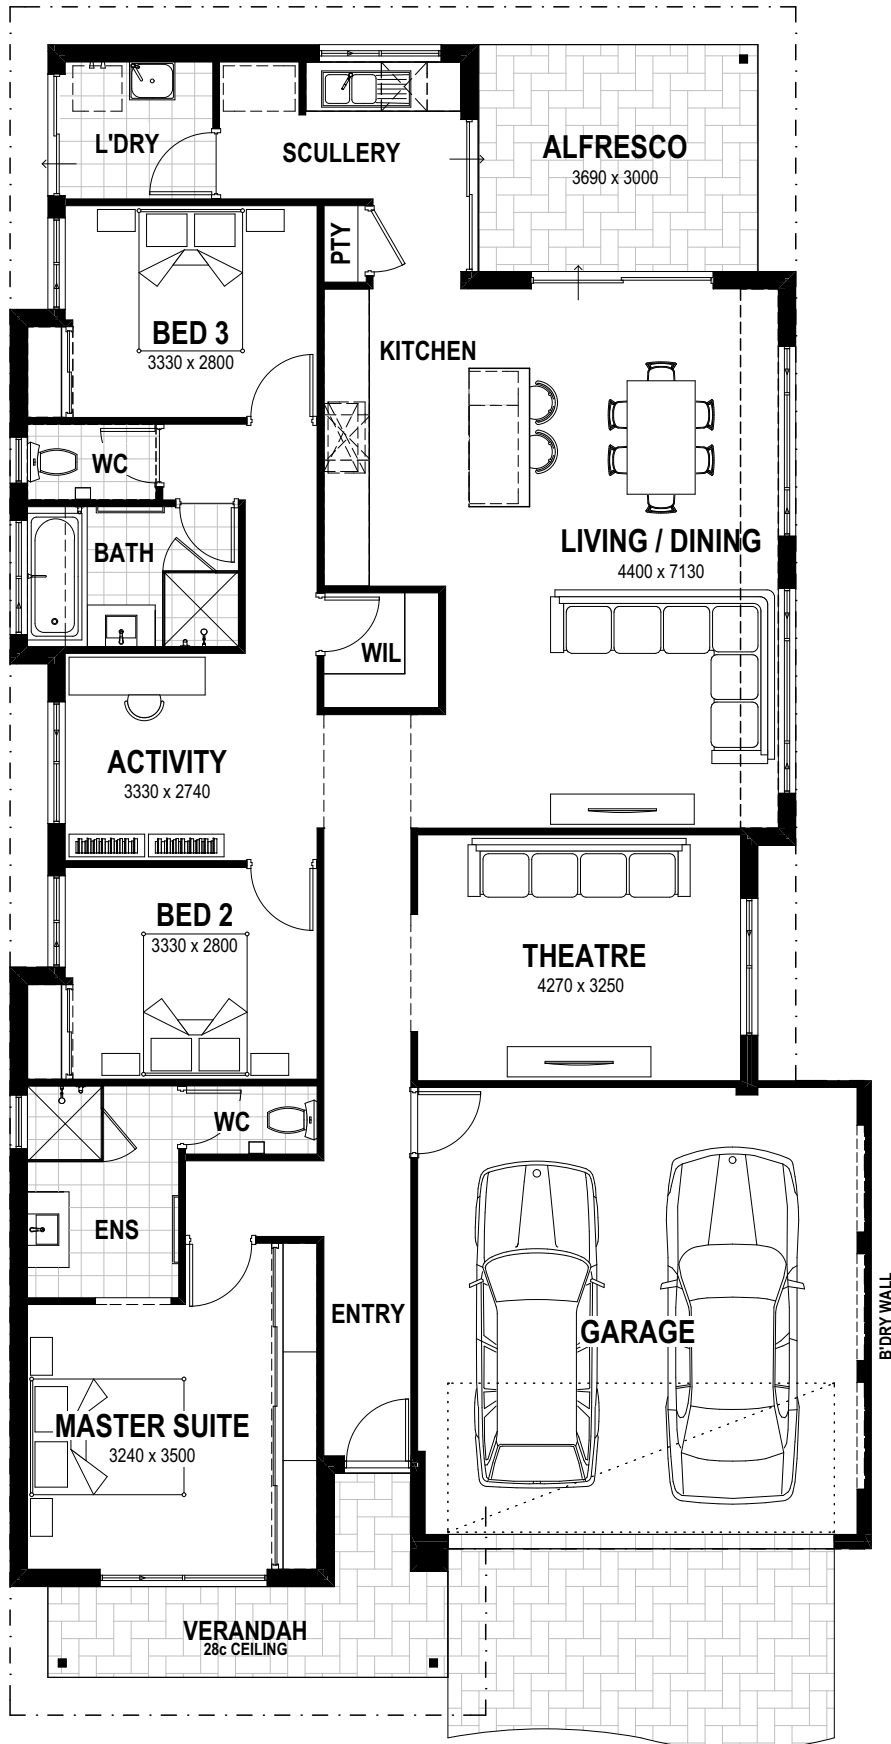

easystart

TORONTO 12.5

DATE :

ANY REPRODUCTION IN WHOLE OR PART OF THIS DESIGN IS NOT PERMITTED AND IS SUBJECT TO 2017 ©

OVERALL WIDTH- 11.39m  
OVERALL LENGTH- 21.59m  
MIN BLOCK WIDTH- 12.44m  
TOTAL AREA- 215.28m<sup>2</sup>