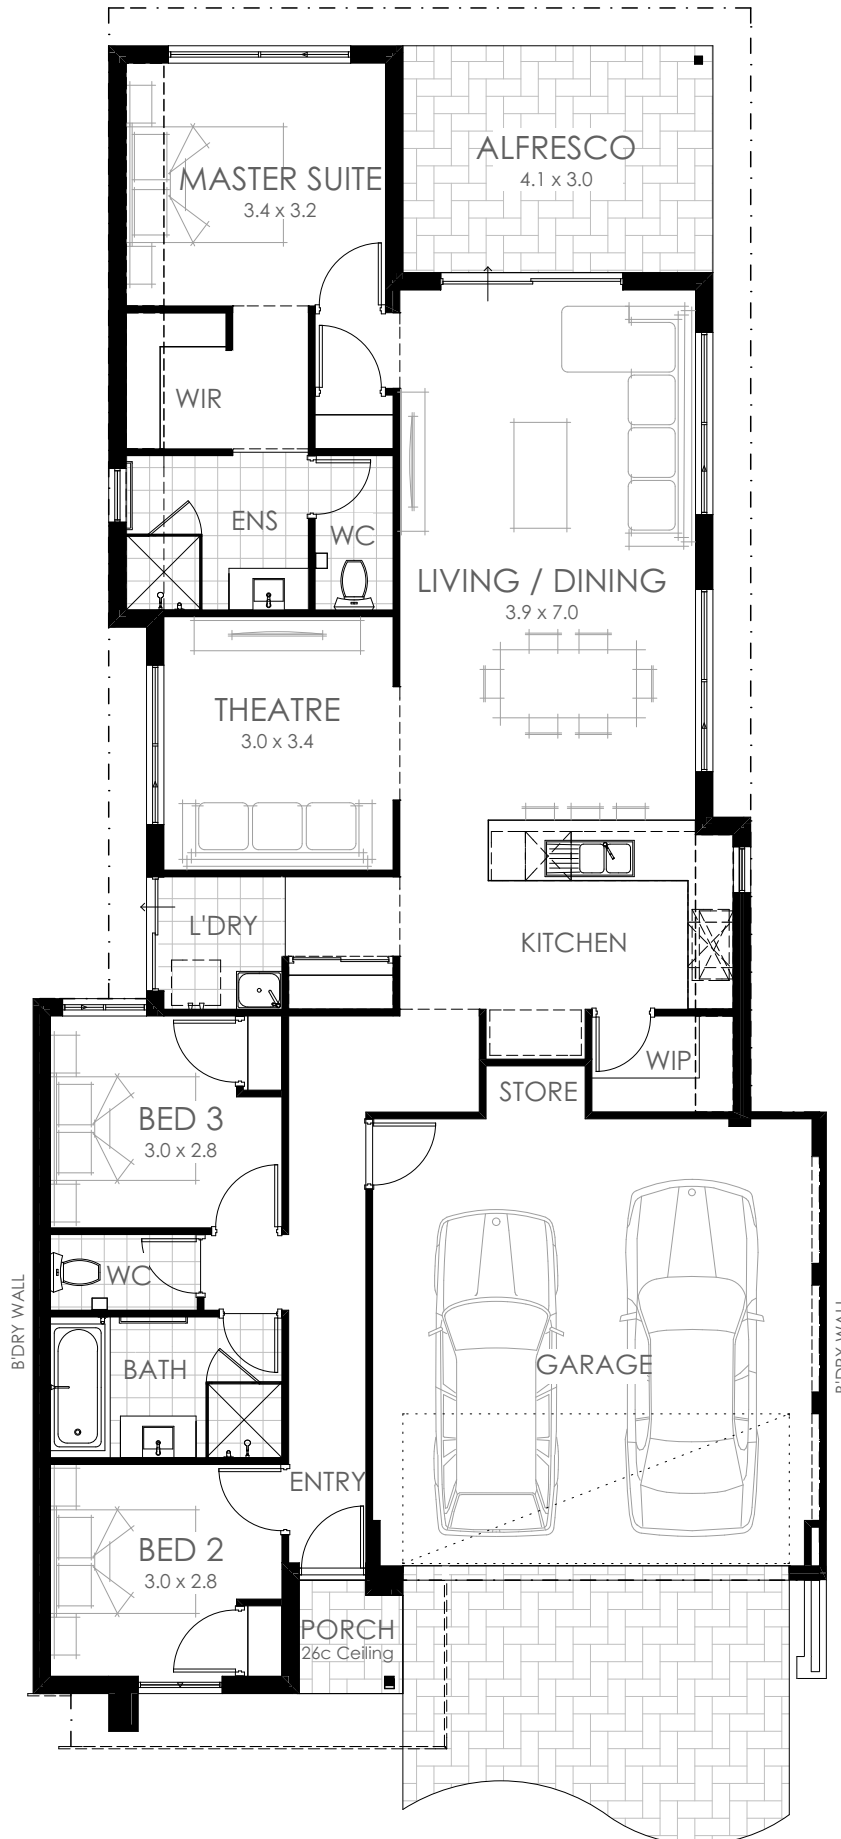

easystart

LYNX 10.5

DATE :

ANY REPRODUCTION IN WHOLE OR PART OF THIS DESIGN IS NOT PERMITTED AND IS SUBJECT TO 2018 ©

OVERALL WIDTH- 10.49m
OVERALL LENGTH- 22.29m
MIN BLOCK WIDTH- 10.50m
TOTAL AREA- 185.93m²