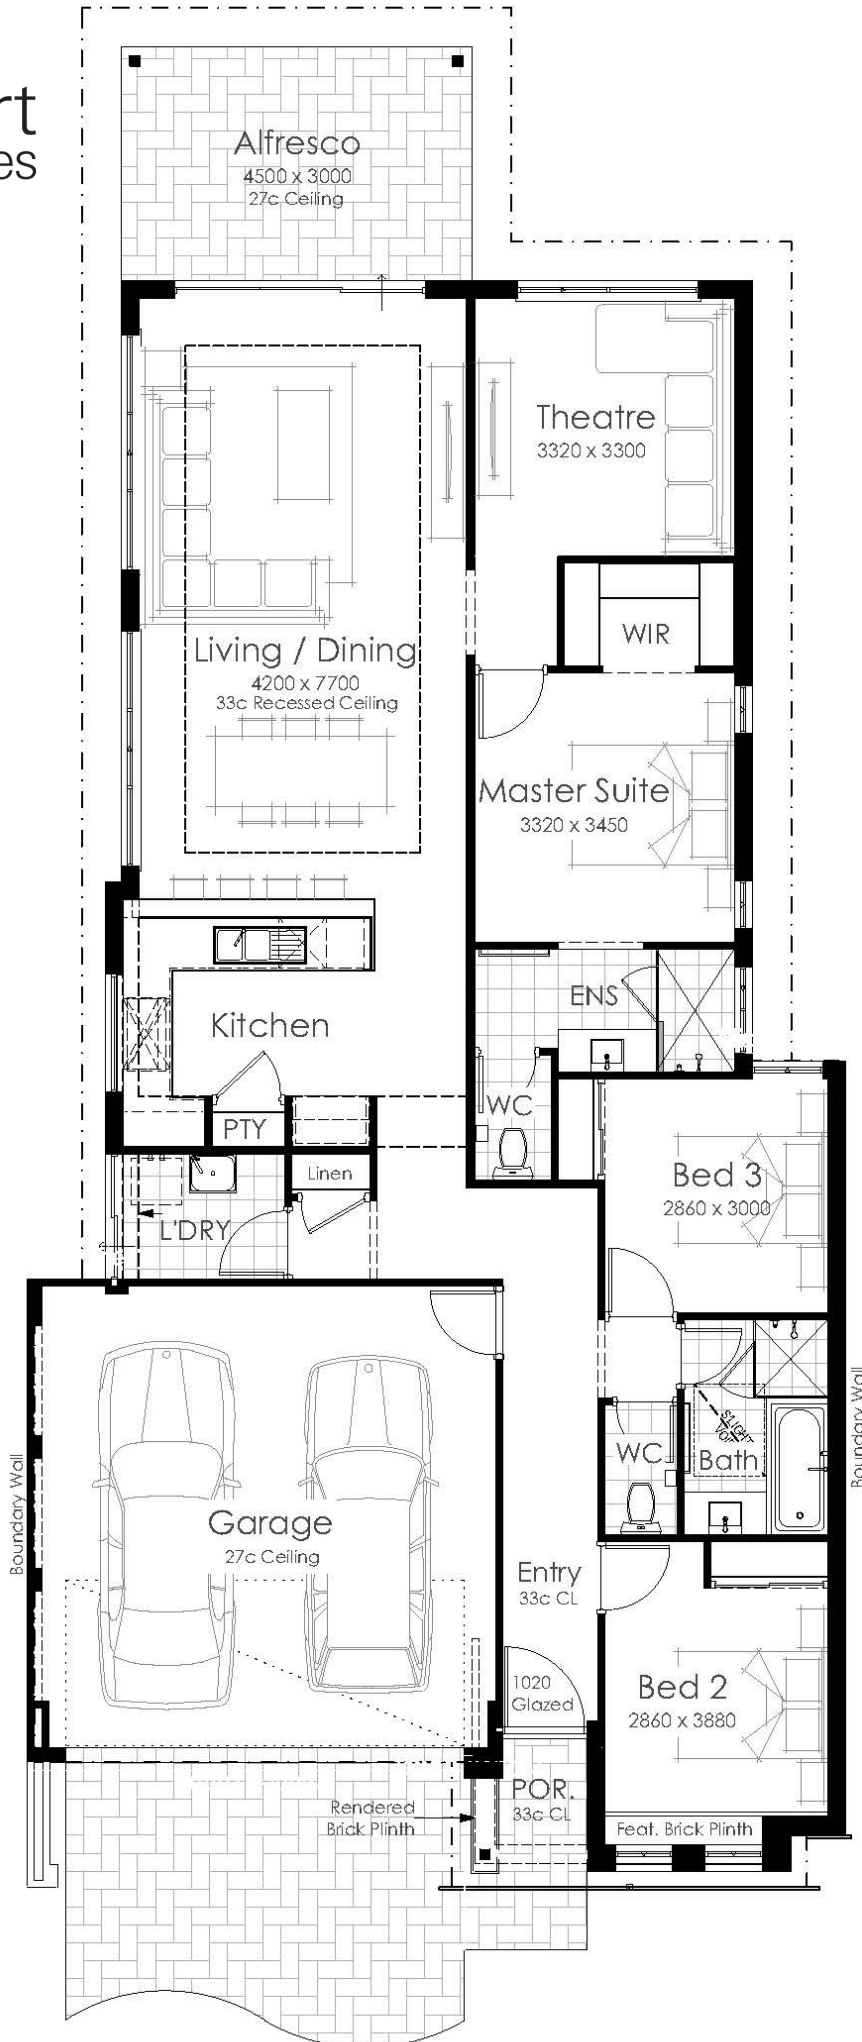

easystart  
homes

**BROOKLYN**

DATE : .

OVERALL WIDTH- 10.49m  
 OVERALL LENGTH- 18.39m  
 MIN BLOCK WIDTH- 10.50m  
 TOTAL AREA- 153.10m<sup>2</sup>